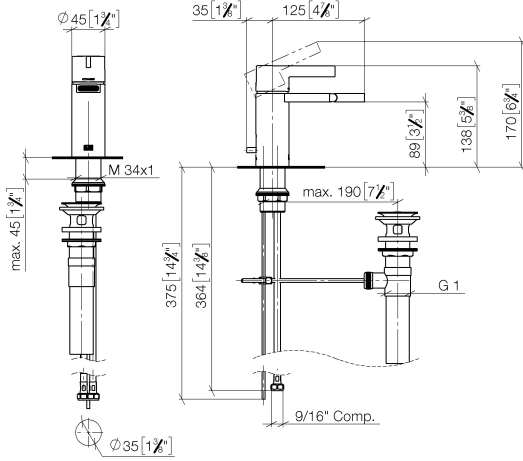

33 600 671

- 125mm projection
- 1 1/4" pop-up waste
- fixed spout
- ball-joint pivotable through °
- rectangular, air-enriched flow
- height of mixer 138 mm
- height up to aerator 89 mm
- 2 x pressure hose with 3/8" cap nut
- hole diameter 35 mm
- max. flow 4.6 l/min

| | | |
|---|-----------------------|--------------------|
|  | Chrome | 33 600 671-00 0010 |
|  | Brushed Platinum | 33 600 671-06 0010 |
|  | Dark Chrome | 33 600 671-19 0010 |
|  | Brushed Light Gold | 33 600 671-27 0010 |
|  | Matte Black | 33 600 671-33 0010 |
|  | Brushed Chrome | 33 600 671-93 0010 |
|  | Brushed Dark Platinum | 33 600 671-99 0010 |

33 600 671

mm [inches]

Flow rate chart